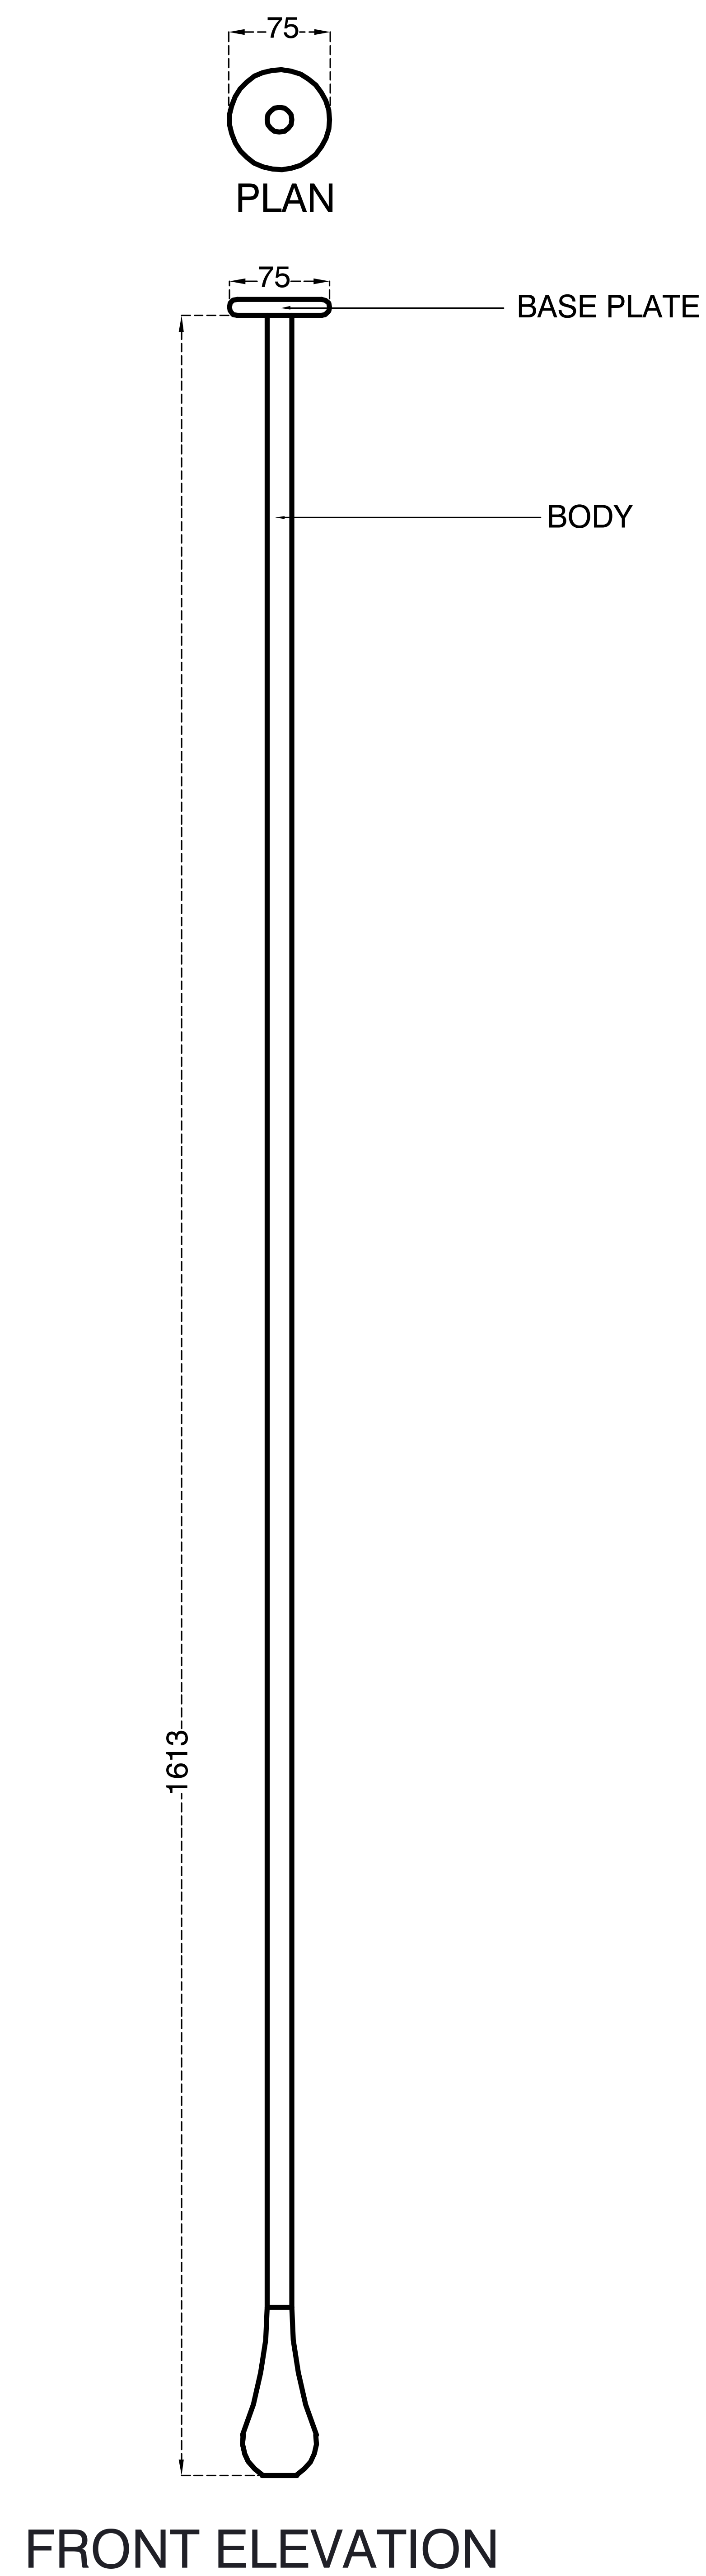

Ceiling Mounted Washbasin Spout

Product Code : 1424

Technical Drawing

All dimension are in **mm**